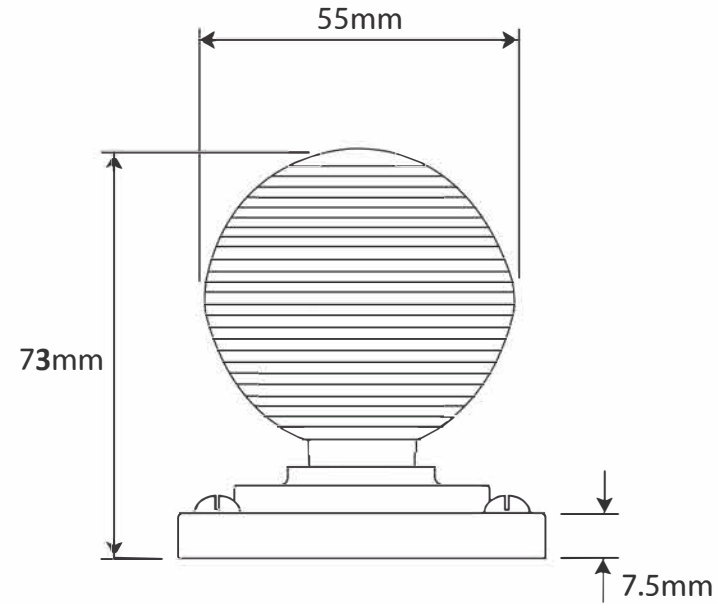

P/N. FD707

ALL DIMENSIONS IN
MM UNLESS STATED

THE CONTENTS OF THIS DRAWING ARE COPYRIGHT AND SHOULD NOT BE
REPRODUCED WITHOUT THE PERMISSION OF DJH ENGINEERING

						QTY
				DESCRIPTION FD 707 Pelton Door Knob on Jesmond Bathroom Backplate.	DRG.	D. Urwin
					DATE	20/10/23
1	20/10/23				SCALE	N/A
ISSUE	DATE	REVISION	MATL.	Pewter	CODE	FD707