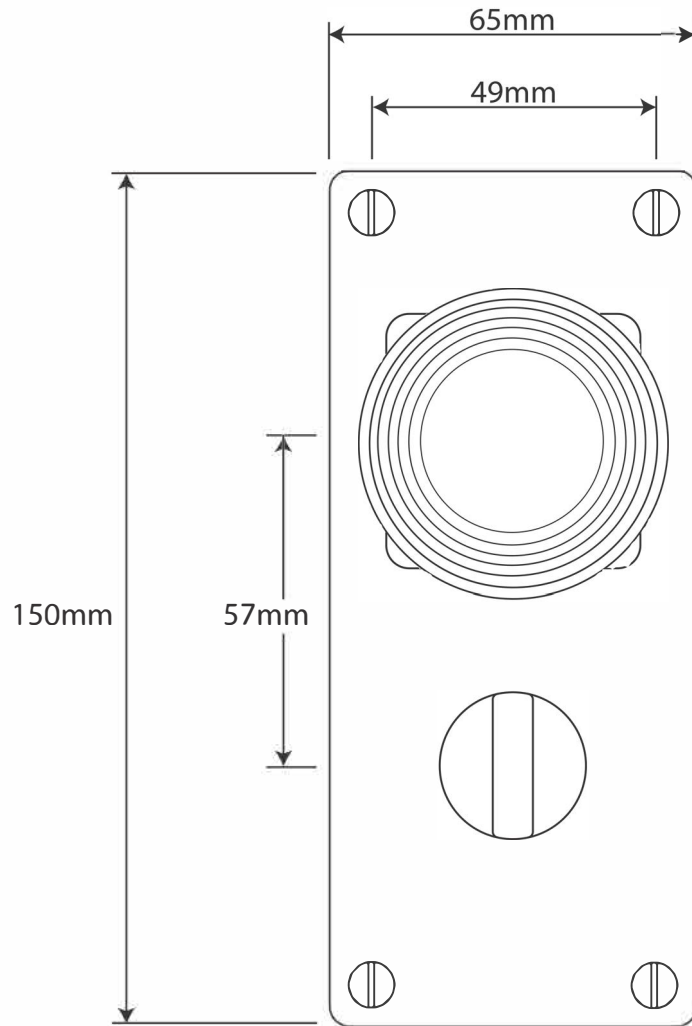

P/N. FD707

ALL DIMENSIONS IN
MM UNLESS STATED

THE CONTENTS OF THIS DRAWING ARE COPYRIGHT AND SHOULD NOT BE
REPRODUCED WITHOUT THE PERMISSION OF DJH ENGINEERING

						QTY
				DESCRIPTION FD 707 Pelton Door Knob on Jesmond Bathroom Backplate.	DRG.	D. Urwin
					DATE	20/10/23
1	20/10/23				SCALE	N/A
ISSUE	DATE	REVISION	MATL.	Pewter	CODE	FD707