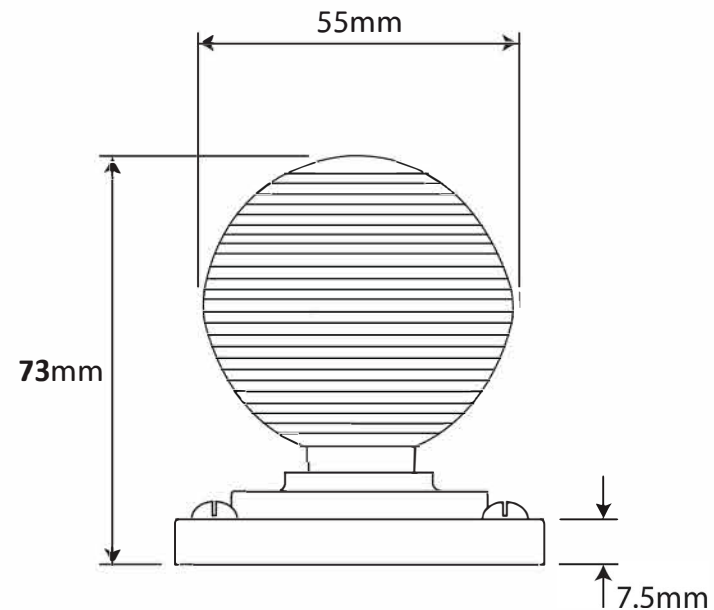

P/N. FD706

ALL DIMENSIONS IN
MM UNLESS STATED

THE CONTENTS OF THIS DRAWING ARE COPYRIGHT AND SHOULD NOT BE
REPRODUCED WITHOUT THE PERMISSION OF DJH ENGINEERING

Finesse
Fine Pewter Hardware
MADE IN BRITAIN

				DESCRIPTION		DRG.	QTY
				FD706 Beehive Door Knob on Jesmond Long Latch Backplate.		D. Urwin	
1	20/10/23					DATE	20/10/23
						SCALE	N/A
ISSUE	DATE	REVISION	MATL.	Pewter		CODE	FD706