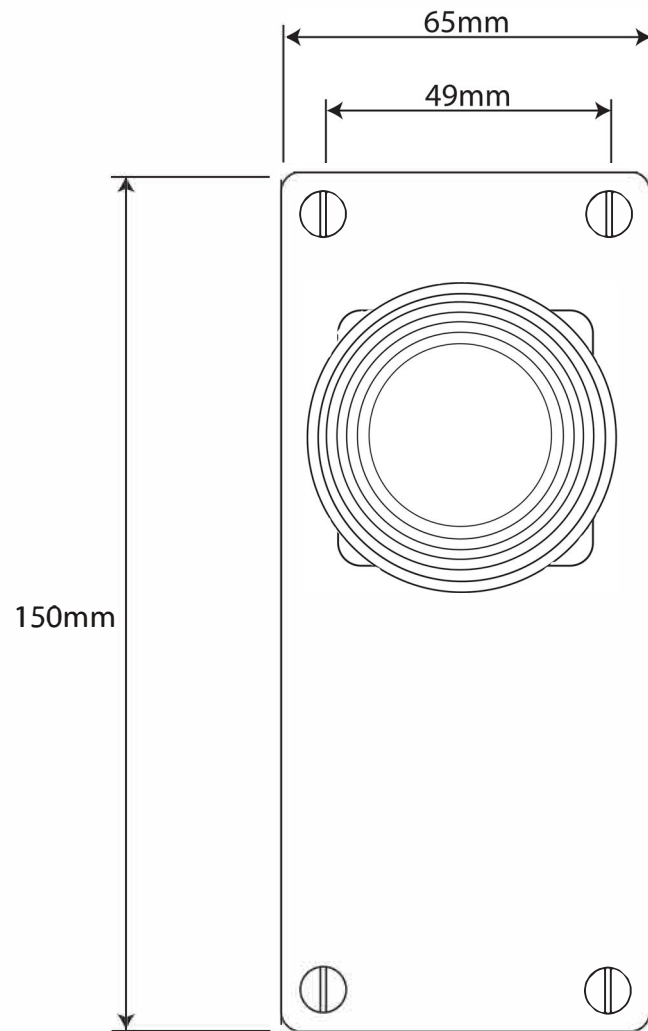

P/N. FD706

ALL DIMENSIONS IN
MM UNLESS STATED

THE CONTENTS OF THIS DRAWING ARE COPYRIGHT AND SHOULD NOT BE
REPRODUCED WITHOUT THE PERMISSION OF DJH ENGINEERING

Finesse
Fine Pewter Hardware
MADE IN BRITAIN

				DESCRIPTION		DRG.	QTY
				FD706 Beehive Door Knob on Jesmond Long Latch Backplate.		D. Urwin	
1	20/10/23					DATE	20/10/23
						SCALE	N/A
ISSUE	DATE	REVISION	MATL.	Pewter		CODE	FD706