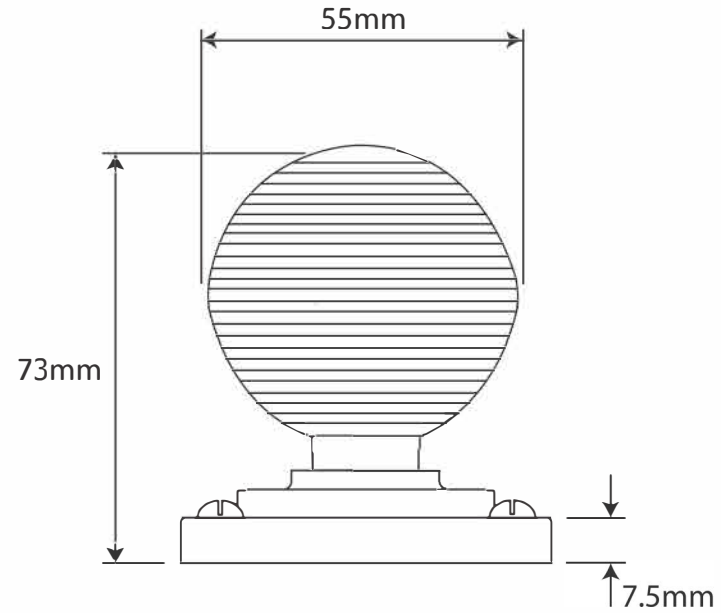

P/N. FD705

ALL DIMENSIONS IN
MM UNLESS STATED

THE CONTENTS OF THIS DRAWING ARE COPYRIGHT AND SHOULD NOT BE
REPRODUCED WITHOUT THE PERMISSION OF DJH ENGINEERING

						QTY
				DESCRIPTION FD705 Beehive Door Knob on Jesmond Short Latch Backplate.	DRG.	D. Urwin
					DATE	20/10/23
1	20/10/23				SCALE	N/A
ISSUE	DATE	REVISION	MATL.	Pewter	CODE	FD705