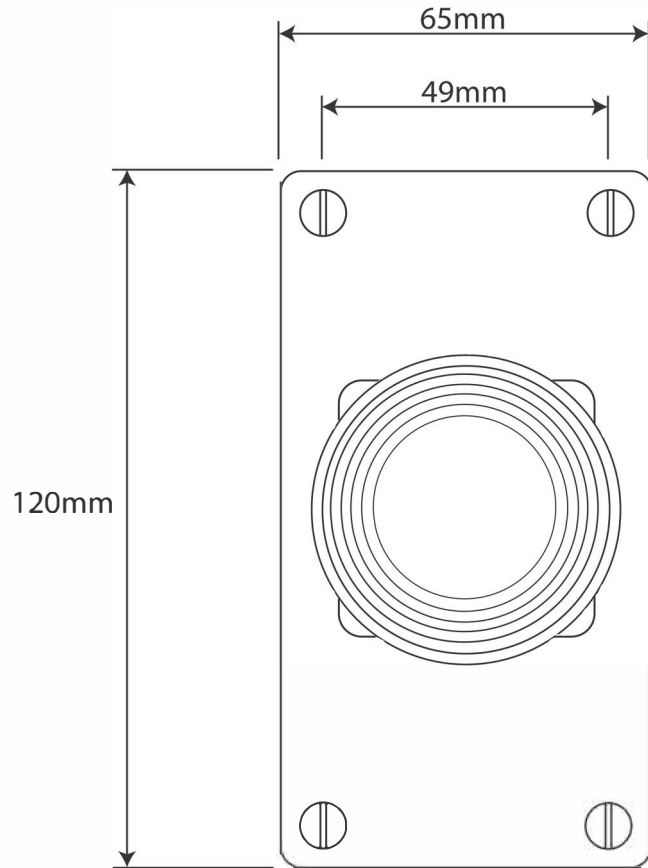

P/N. FD705

ALL DIMENSIONS IN
MM UNLESS STATED

THE CONTENTS OF THIS DRAWING ARE COPYRIGHT AND SHOULD NOT BE
REPRODUCED WITHOUT THE PERMISSION OF DJH ENGINEERING

						QTY
				DESCRIPTION FD705 Beehive Door Knob on Jesmond Short Latch Backplate.	DRG.	D. Urwin
					DATE	20/10/23
1	20/10/23				SCALE	N/A
ISSUE	DATE	REVISION	MATL.	Pewter	CODE	FD705