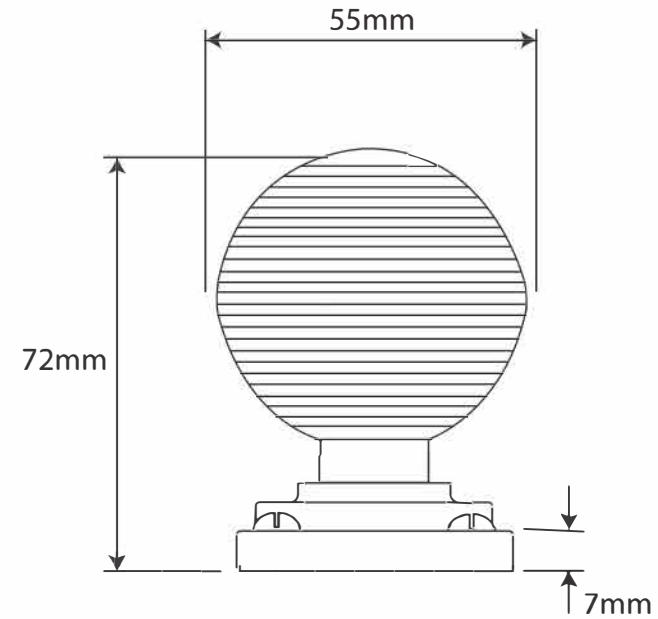

P/N. FD703E7

ALL DIMENSIONS IN
MM UNLESS STATED

THE CONTENTS OF THIS DRAWING ARE COPYRIGHT AND SHOULD NOT BE
REPRODUCED WITHOUT THE PERMISSION OF DJH ENGINEERING

Finesse
Fine Pewter Hardware
MADE IN BRITAIN

						QTY
				DESCRIPTION		DRG. D. Urwin
				FD703E7 Beehive Door Knob Euro Lock/Keyhole Backplate (72mm lock centres).		DATE 20/10/23
1	20/10/23					SCALE N/A
ISSUE	DATE	REVISION	MATL.	Pewter	CODE	FD703E7