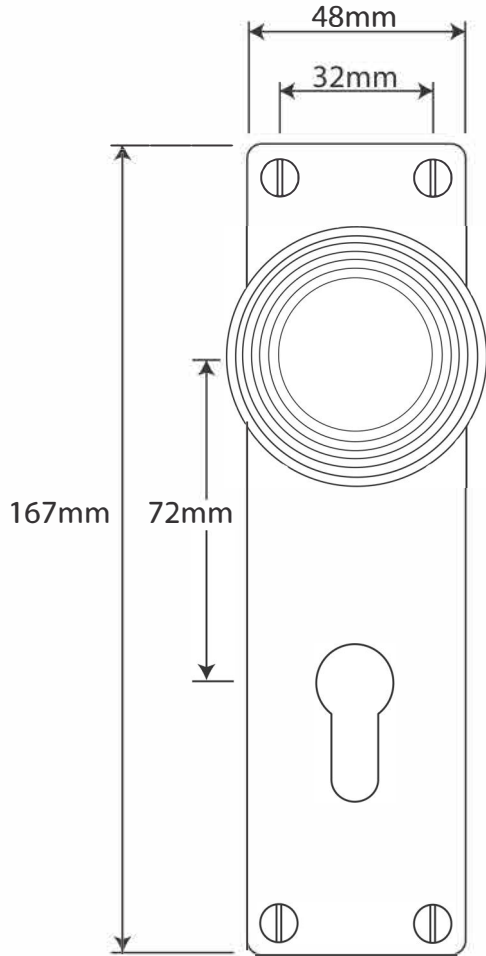

P/N. FD703E7

ALL DIMENSIONS IN
MM UNLESS STATED

THE CONTENTS OF THIS DRAWING ARE COPYRIGHT AND SHOULD NOT BE
REPRODUCED WITHOUT THE PERMISSION OF DJH ENGINEERING

Finesse
Fine Pewter Hardware
MADE IN BRITAIN

						QTY
				DESCRIPTION		DRG. D. Urwin
				FD703E7 Beehive Door Knob Euro Lock/Keyhole Backplate (72mm lock centres).		DATE 20/10/23
1	20/10/23					SCALE N/A
ISSUE	DATE	REVISION	MATL.	Pewter	CODE	FD703E7