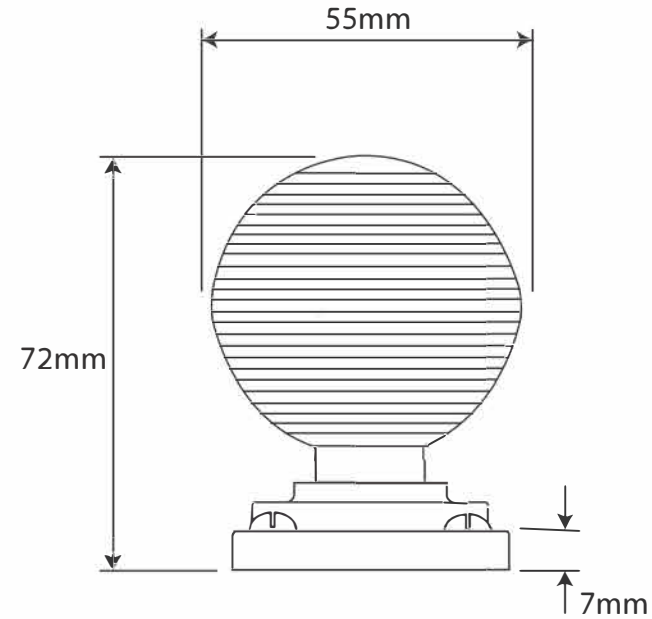

P/N. FD703

ALL DIMENSIONS IN  
MM UNLESS STATED

THE CONTENTS OF THIS DRAWING ARE COPYRIGHT AND SHOULD NOT BE  
REPRODUCED WITHOUT THE PERMISSION OF DJH ENGINEERING

*Finesse*  
Fine Pewter Hardware  
MADE IN BRITAIN

						QTY
				<b>DESCRIPTION</b>		<b>DRG.</b> D. Urwin
				FD 703 Beehive Door Knob on Lock/Keyhole Backplate.		<b>DATE</b> 20/10/23
1	20/10/23					<b>SCALE</b> N/A
<b>ISSUE</b>	<b>DATE</b>	<b>REVISION</b>	<b>MATL.</b>	Pewter		<b>CODE</b> FD703