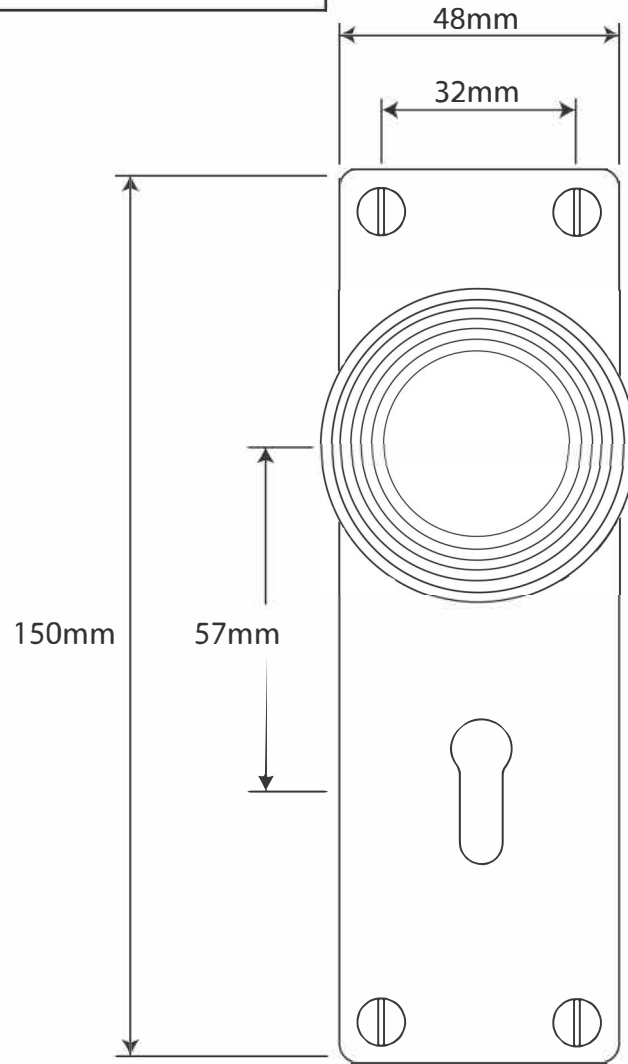

P/N. FD703

ALL DIMENSIONS IN  
MM UNLESS STATED

THE CONTENTS OF THIS DRAWING ARE COPYRIGHT AND SHOULD NOT BE  
REPRODUCED WITHOUT THE PERMISSION OF DJH ENGINEERING

*Finesse*  
Fine Pewter Hardware  
MADE IN BRITAIN

						QTY
				<b>DESCRIPTION</b>		<b>DRG.</b> D. Urwin
				FD 703 Beehive Door Knob on Lock/Keyhole Backplate.		<b>DATE</b> 20/10/23
1	20/10/23					<b>SCALE</b> N/A
<b>ISSUE</b>	<b>DATE</b>	<b>REVISION</b>	<b>MATL.</b>	Pewter		<b>CODE</b> FD703