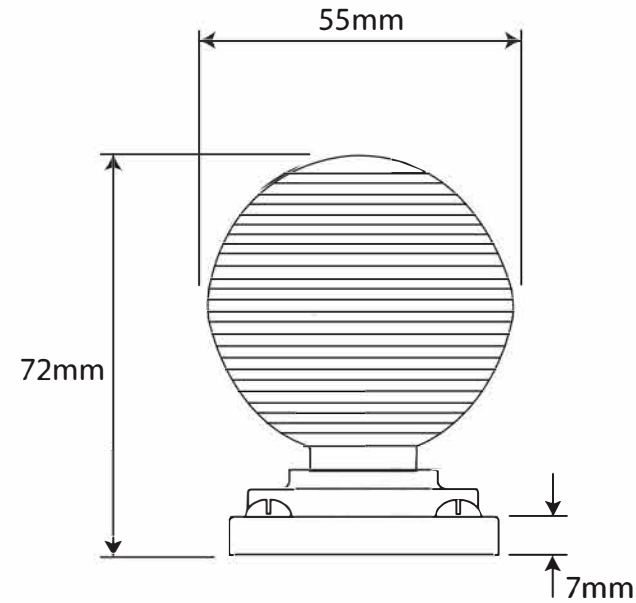

P/N. FD702

ALL DIMENSIONS IN
MM UNLESS STATED

THE CONTENTS OF THIS DRAWING ARE COPYRIGHT AND SHOULD NOT BE
REPRODUCED WITHOUT THE PERMISSION OF DJH ENGINEERING

Finesse
Fine Pewter Hardware
MADE IN BRITAIN

						QTY
				DESCRIPTION		DRG. D. Urwin
				FD702 Beehive Door Knob on Bathroom Backplate.		DATE 20/10/23
1	20/10/23					SCALE N/A
ISSUE	DATE	REVISION	MATL.	Pewter		CODE FD702