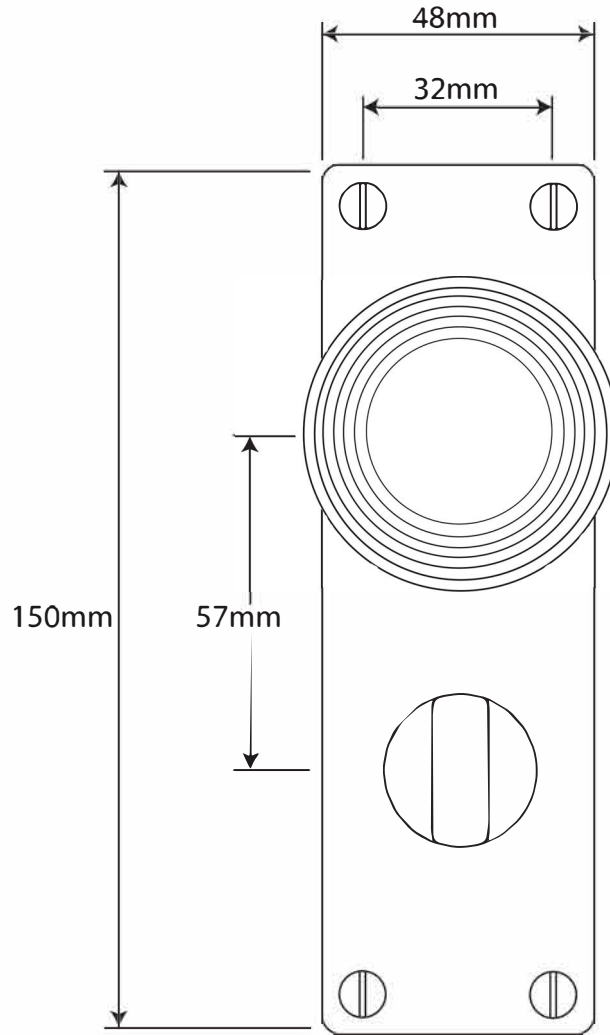

P/N. FD702

ALL DIMENSIONS IN
MM UNLESS STATED

THE CONTENTS OF THIS DRAWING ARE COPYRIGHT AND SHOULD NOT BE
REPRODUCED WITHOUT THE PERMISSION OF DJH ENGINEERING

Finesse
Fine Pewter Hardware
MADE IN BRITAIN

						QTY
				DESCRIPTION		DRG. D. Urwin
				FD702 Beehive Door Knob on Bathroom Backplate.		DATE 20/10/23
1	20/10/23					SCALE N/A
ISSUE	DATE	REVISION	MATL.	Pewter		CODE FD702