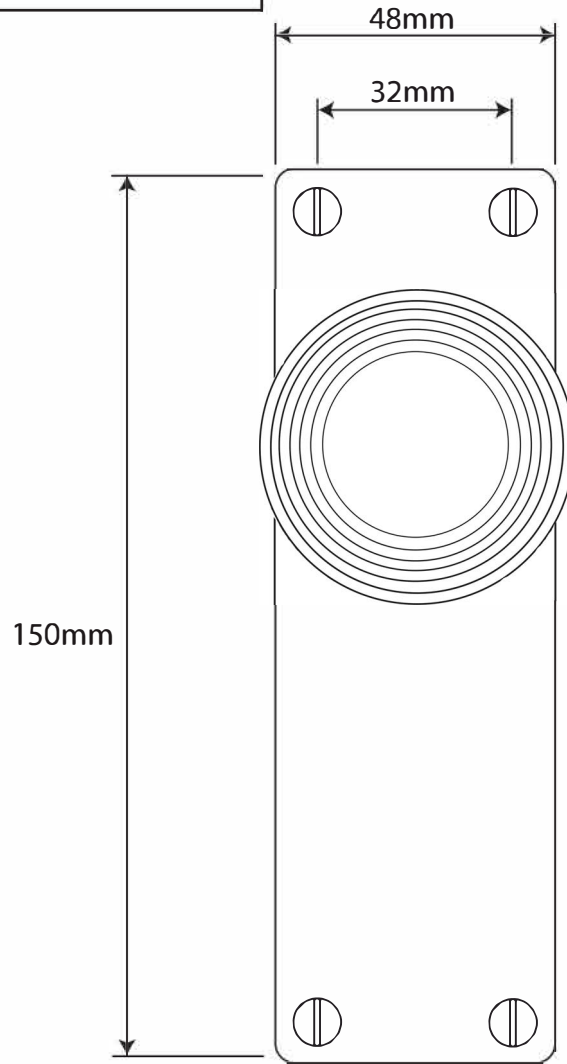

P/N. FD701

ALL DIMENSIONS IN
MM UNLESS STATED

THE CONTENTS OF THIS DRAWING ARE COPYRIGHT AND SHOULD NOT BE
REPRODUCED WITHOUT THE PERMISSION OF DJH ENGINEERING

Finesse
Fine Pewter Hardware
MADE IN BRITAIN

						QTY
				DESCRIPTION		DRG. D. Urwin
				FD701 Beehive Door Knob on Latch/Passage Backplate.		DATE 20/10/23
1	20/10/23					SCALE N/A
ISSUE	DATE	REVISION	MATL.	Pewter		CODE FD701