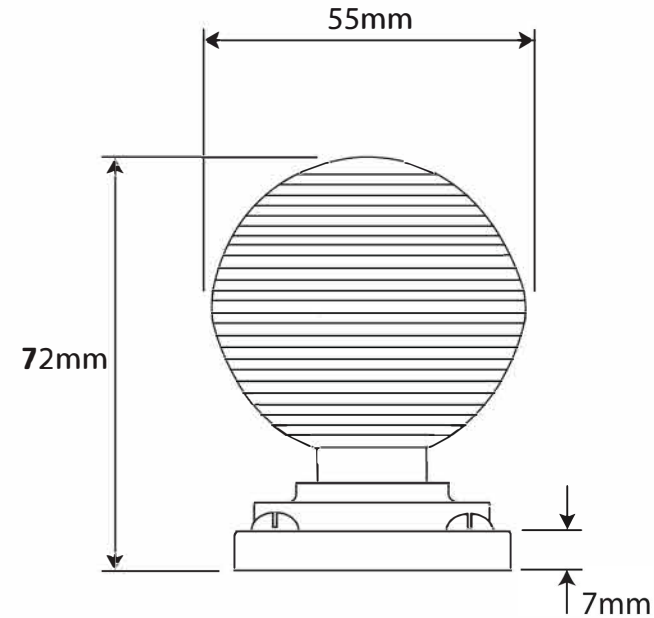

P/N. FD701

ALL DIMENSIONS IN
MM UNLESS STATED

THE CONTENTS OF THIS DRAWING ARE COPYRIGHT AND SHOULD NOT BE
REPRODUCED WITHOUT THE PERMISSION OF DJH ENGINEERING

Finesse
Fine Pewter Hardware
MADE IN BRITAIN

						QTY
				DESCRIPTION		DRG. D. Urwin
				FD701 Beehive Door Knob on Latch/Passage Backplate.		DATE 20/10/23
1	20/10/23					SCALE N/A
ISSUE	DATE	REVISION	MATL.	Pewter		CODE FD701