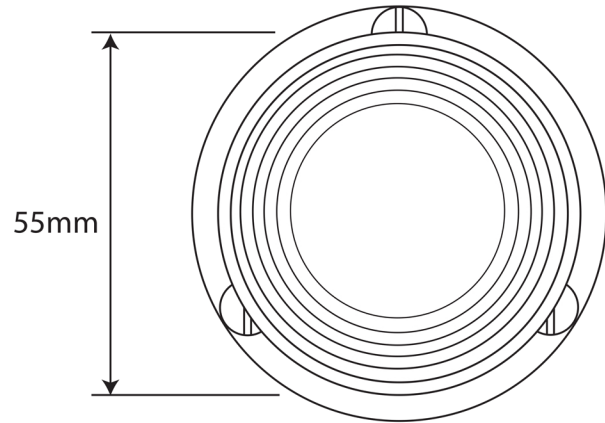

P/N. FD700

ALL DIMENSIONS IN
MM UNLESS STATED

THE CONTENTS OF THIS DRAWING ARE COPYRIGHT AND SHOULD NOT BE
REPRODUCED WITHOUT THE PERMISSION OF DJH ENGINEERING

Finesse
Fine Pewter Hardware
MADE IN BRITAIN

QTY

DESCRIPTION

FD700 Beehive Door Knob on Round Rose

DRG.

D. Urwin

DATE

20/10/23

1