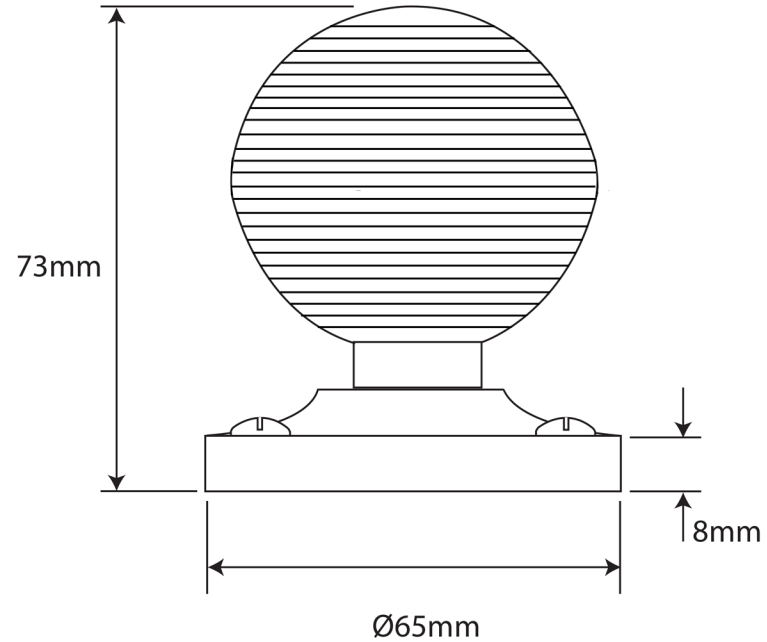

P/N. FD700

ALL DIMENSIONS IN
MM UNLESS STATED

THE CONTENTS OF THIS DRAWING ARE COPYRIGHT AND SHOULD NOT BE
REPRODUCED WITHOUT THE PERMISSION OF DJH ENGINEERING

Finesse
Fine Pewter Hardware
MADE IN BRITAIN

QTY

DESCRIPTION

FD700 Beehive Door Knob on Round Rose

DRG.

D. Urwin

DATE

20/10/23

1