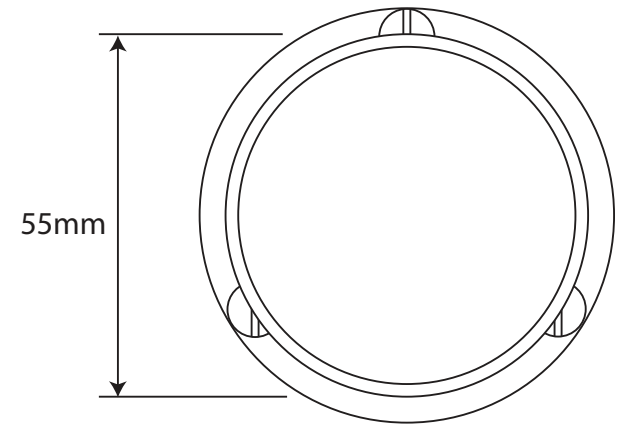

P/N. FD126

ALL DIMENSIONS IN
MM UNLESS STATED

THE CONTENTS OF THIS DRAWING ARE COPYRIGHT AND SHOULD NOT BE
REPRODUCED WITHOUT THE PERMISSION OF DJH ENGINEERING

					QTY
			DESCRIPTION		DRG.
			FD126 Pelton Door Knob on Rose Backplate.		DATE
1	10/09/18		LT REF.	H:\Finess & Stonebridge Handle Hardware\Finesse\ Dim Dwgs\FD126.pdf	SCALE
ISSUE	DATE	REVISION	MATL.	Pewter	CODE
					N/A
					FD126