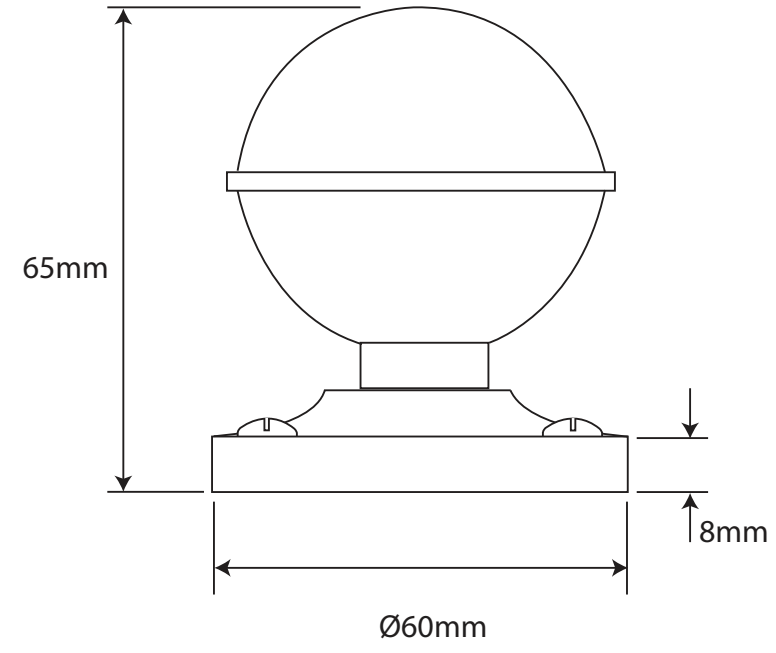

P/N. FD126

ALL DIMENSIONS IN
MM UNLESS STATED

THE CONTENTS OF THIS DRAWING ARE COPYRIGHT AND SHOULD NOT BE
REPRODUCED WITHOUT THE PERMISSION OF DJH ENGINEERING

					QTY
			DESCRIPTION		DRG.
			FD126 Pelton Door Knob on Rose Backplate.		DATE
1	10/09/18		LT REF.	H:\Finess & Stonebridge Handle Hardware\Finesse\ Dim Dwgs\FD126.pdf	SCALE
ISSUE	DATE	REVISION	MATL.	Pewter	CODE
					N/A
					FD126