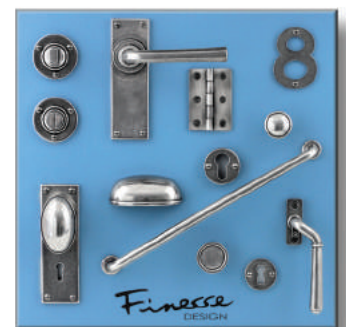

Finesse

Fine Pewter Hardware

DISPLAY DISPLAY DISPLAY DISPLAY DISPLAY DISPLAY DISPLAY

Cabinet Hardware Brochure

50 page brochure containing over 100 unique designs with lifestyle shots.

Cabinet Hardware Display Board (DP002)

Cabinet Hardware display board 400mm x 400mm containing best sellers, ideal for Kitchen Showrooms.

Cabinet Hardware Display Board (DP003)

Cabinet Hardware display board 400mm x 400mm containing best sellers, ideal for Kitchen Showrooms.

Door Post (DP001)

Door Hardware display posts are available for use in Architectural Showrooms

Door Hardware Brochure

96 page brochure containing our full range including cabinet & door hardware.

Door Hardware Display Board (DP004)

Door Hardware display board 400mm x 400mm ideal for Architectural Showrooms.

Showroom Kitchen Display

Handles are available for Kitchen Showrooms to use on display kitchens, contact ian@djhgroup.co.uk with your requirements.