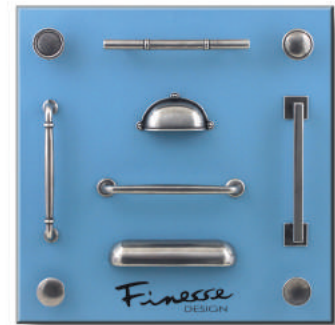

Finesse

Fine Pewter Hardware

DISPLAY DISPLAY DISPLAY DISPLAY DISPLAY DISPLAY DISPLAY

Cabinet Hardware Brochure

50 page brochure containing over 100 unique designs with lifestyle shots.

Cabinet Hardware Display Board (DP002)

Cabinet Hardware display board 400mm x 400mm containing best sellers, ideal for Kitchen Showrooms.

Cabinet Hardware Display Board (DP003)

Cabinet Hardware display board 400mm x 400mm containing best sellers, ideal for Kitchen Showrooms.

Door Hardware display board 400mm x 400mm ideal for Architectural Showrooms.

Showroom Kitchen Display

Handles are available for Kitchen Showrooms to use on display kitchens, contact ian@djhgroup.co.uk with your requirements.